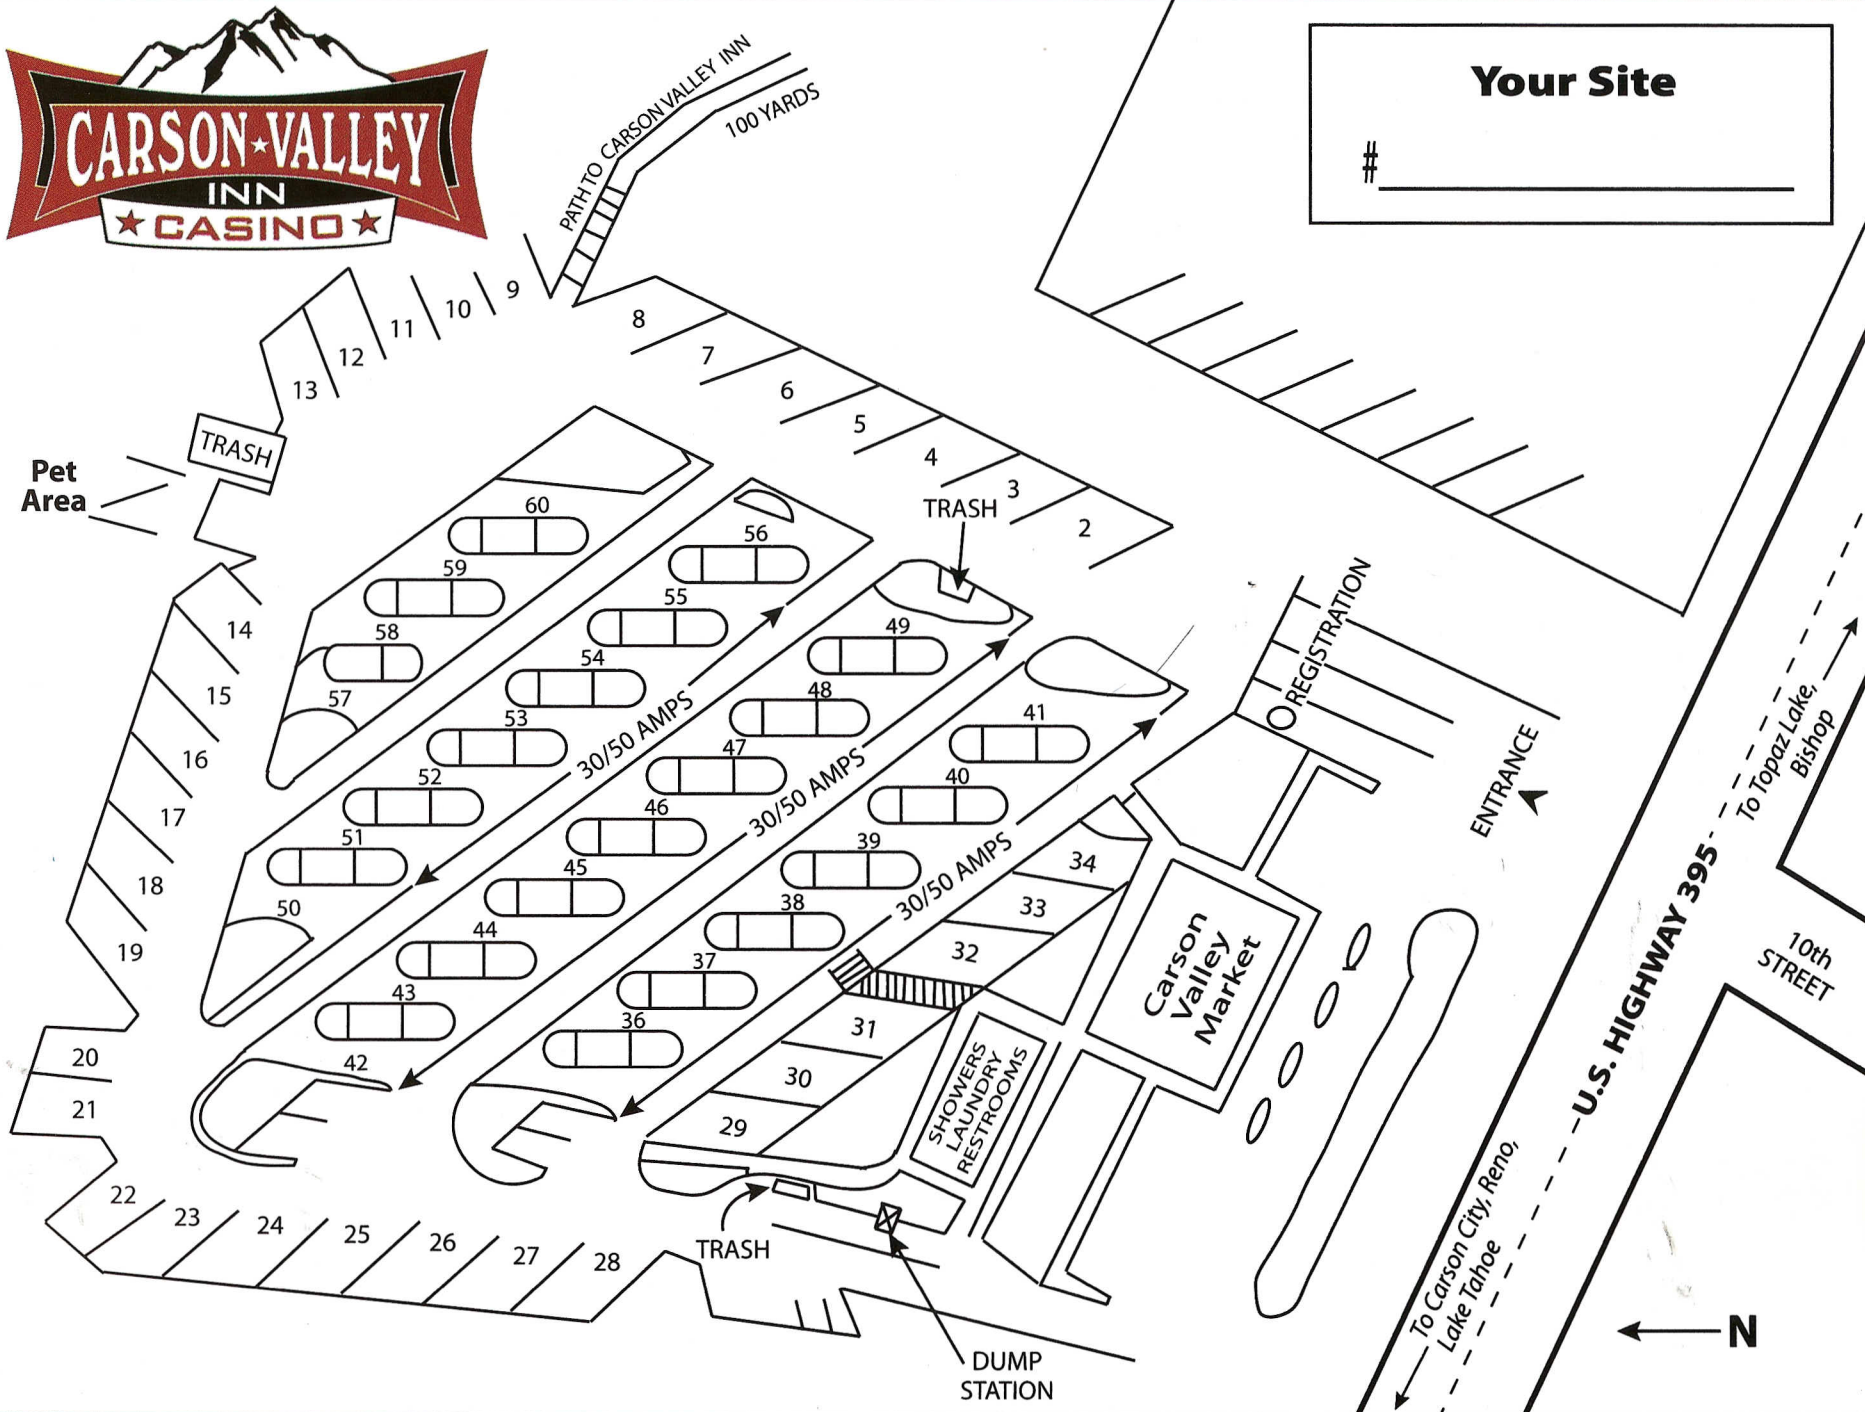

Your Site

Pet Area

TRASH

TRASH

REGISTRATION

ENTRANCE

Carson Valley Market

SHOWERS
LAUNDRY
RESTROOMS

TRASH

DUMP
STATION

U.S. HIGHWAY 395

10th STREET

To Topaz Lake,
Bishop

To Carson City, Reno,
Lake Tahoe

N