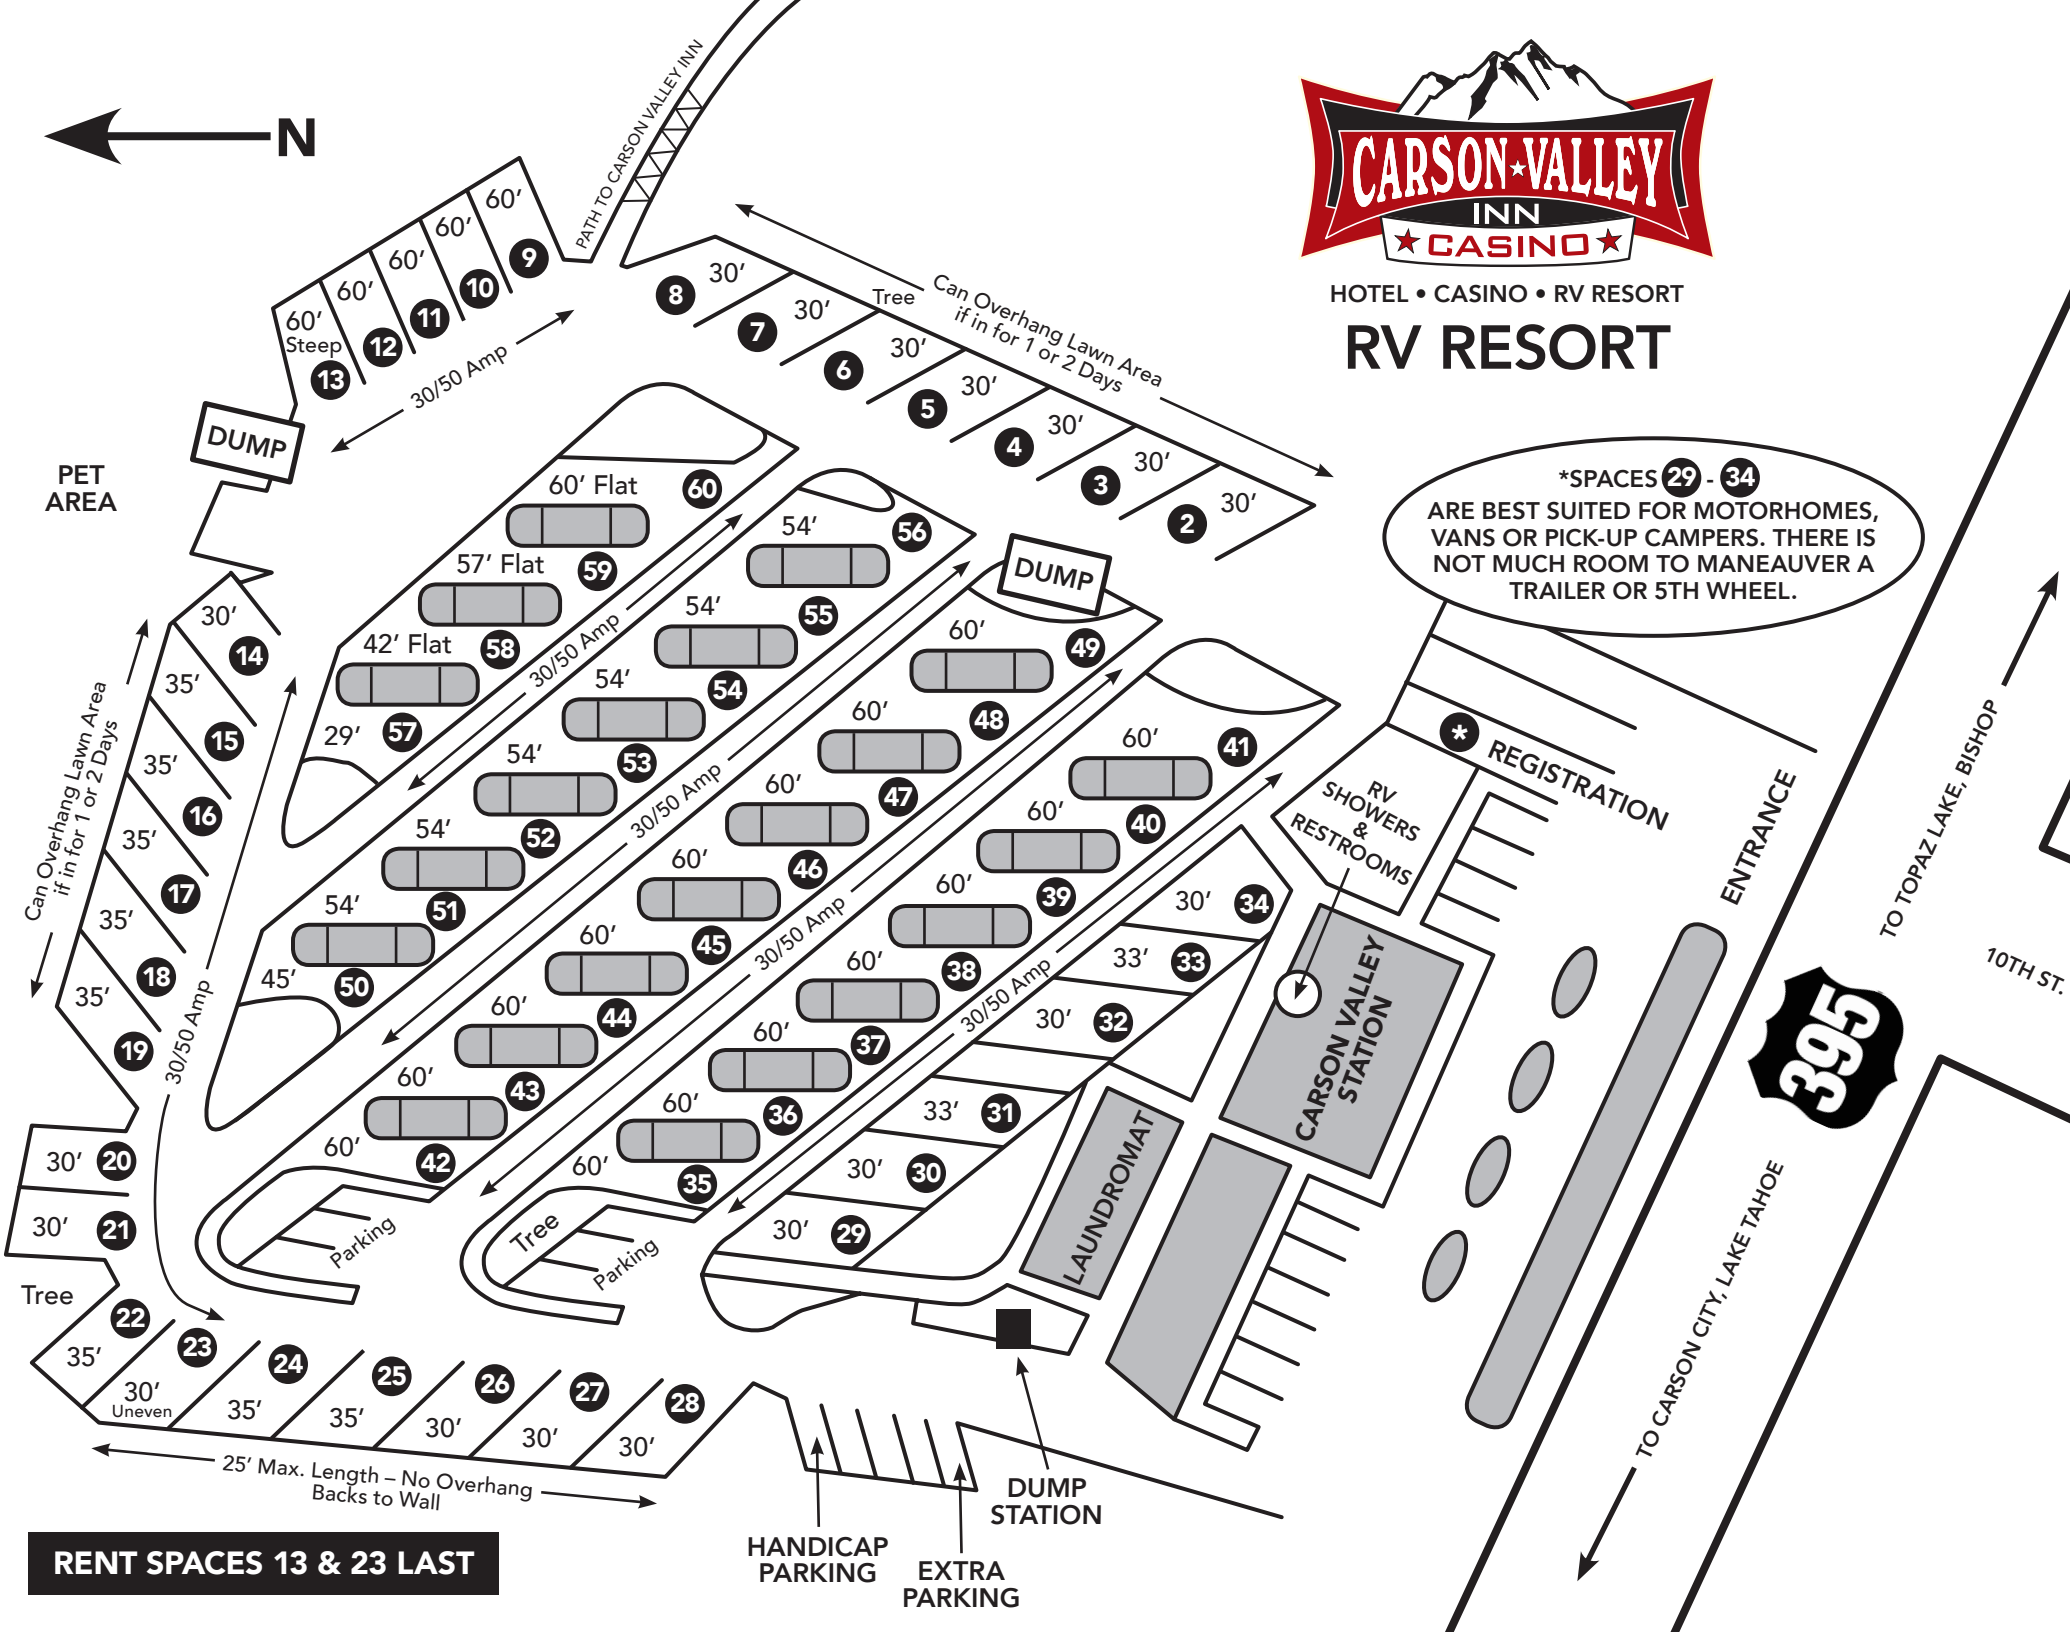

HOTEL • CASINO • RV RESORT

RV RESORT

*SPACES 29 - 34 ARE BEST SUITED FOR MOTORHOMES, VANS OR PICK-UP CAMPERS. THERE IS NOT MUCH ROOM TO MANEUVER A TRAILER OR 5TH WHEEL.

PET AREA

DUMP

DUMP

* REGISTRATION
RV SHOWERS & RESTROOMS

CARSON VALLEY STATION

LAUNDROMAT

RENT SPACES 13 & 23 LAST

HANDICAP PARKING

EXTRA PARKING

DUMP STATION

25' Max. Length - No Overhang Backs to Wall

Can Overhang Lawn Area if in for 1 or 2 Days

30/50 Amp

Can Overhang Lawn Area if in for 1 or 2 Days

Tree

Tree

Tree

PATH TO CARSON VALLEY INN

ENTRANCE

TO TOPAZ LAKE, BISHOP

TO CARSON CITY, LAKE TAHOE

10TH ST.