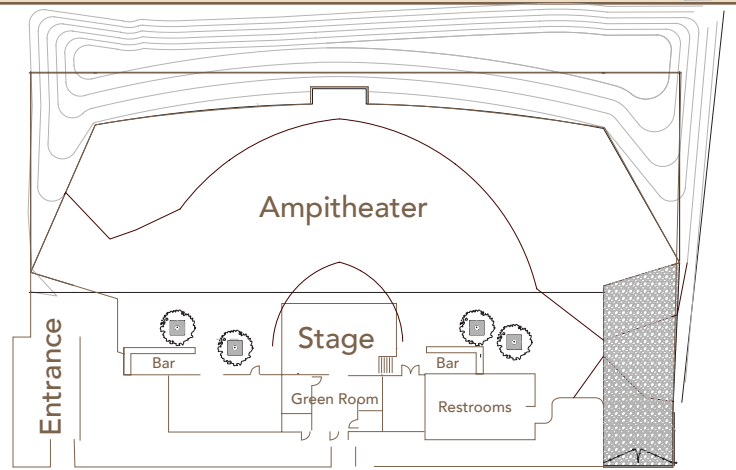

WEST WING

VALLEY BALLROOM

ROOM	SIZE	SQ. FT.		THEATER		BANQUET		CLASSROOM		RECEPTION	
		Divided	Total	Divided	Total	Divided	Total	Divided	Total	Divided	Total
Valley Ballroom	84x46		3864		390		250		210		390
Pinenut	28x46	1288		130		90		70		130	
Douglas	28x46	1288		130		90		70		130	
Sierra	28x46	1288		130		90		70		130	
West Wing	54x23		1242				135		90		105
Topaz	18x23	414		45		30		25		35	
Kingsbury	18x23	414		45		30		25		35	
Genoa	18x23	414		45		30		25		35	

PICON ROOM

TJ'S CORRAL

CV STEAK PRIVATE DINING ROOM

ROOM	SIZE	SQ. FT	CAPACITY
Picon Room	26x40	1040	40
TJ'S Corral		12000	800+
CV Steak PDR	14x24	336	18