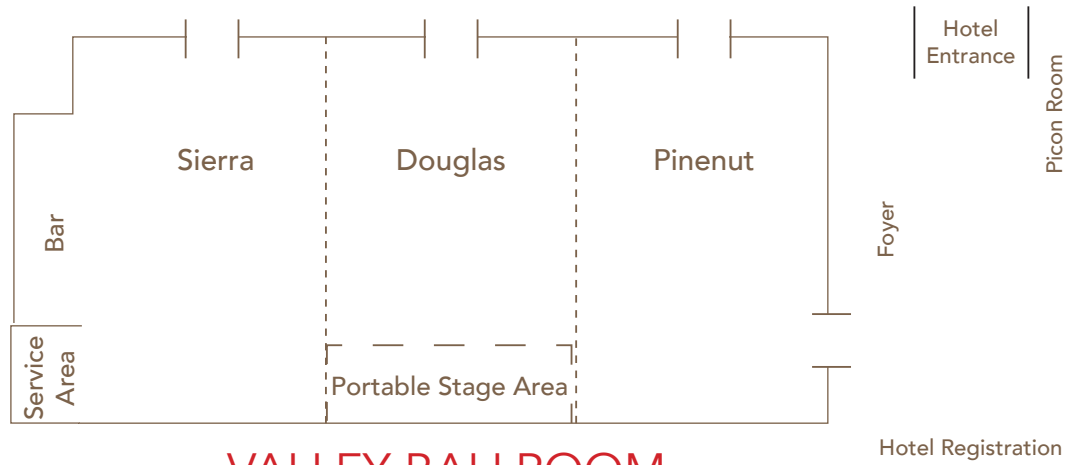

WEST WING

VALLEY BALLROOM

ROOM	SIZE	SQ. FT.		THEATER		BANQUET		CLASSROOM		RECEPTION	
		Divided	Total	Divided	Total	Divided	Total	Divided	Total	Divided	Total
Valley Ballroom	84x46		3864		390		250		210		390
Pinenut	28x46	1288		130		90		70		130	
Douglas	28x46	1288		130		90		70		130	
Sierra	28x46	1288		130		90		70		130	
West Wing	54x23		1242				135		90		105
Topaz	18x23	414		45		30		25		35	
Kingsbury	18x23	414		45		30		25		35	
Genoa	18x23	414		45		30		25		35	

PICON ROOM

TJ'S CORRAL

CV STEAK PRIVATE DINING ROOM

ROOM	SIZE	SQ. FT	CAPACITY
Picon Room	26x40	1040	40
TJ'S Corral		12000	800+
CV Steak PDR	14x24	336	18